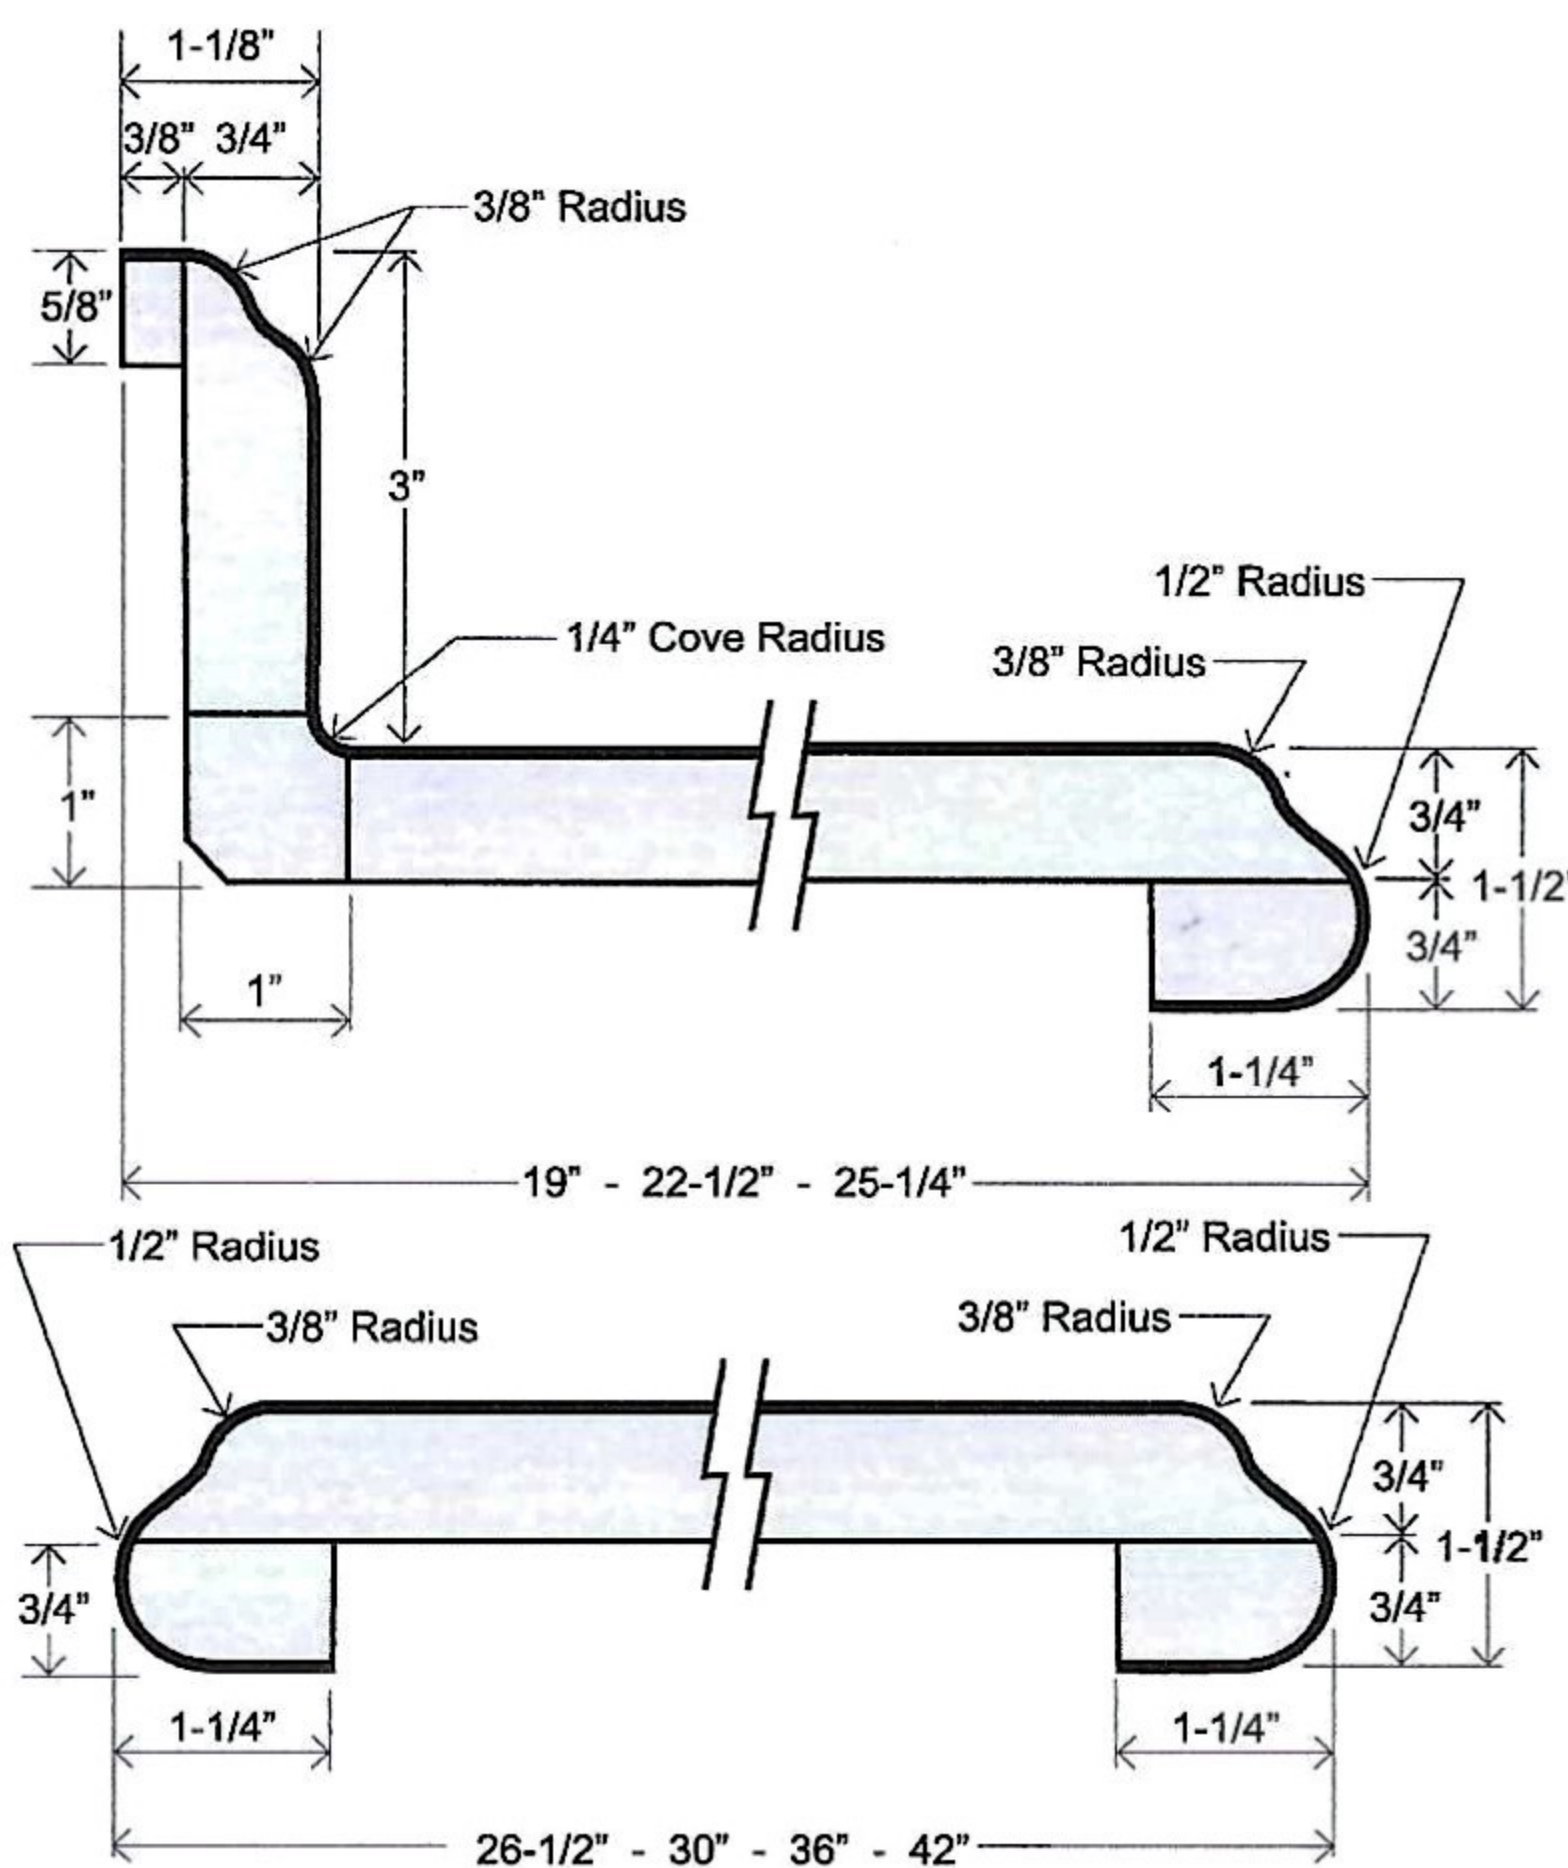

THE

SMITH
COMPANY

AMORE'

Make any room in your home a work of art with the Amore'® sculptured series laminate countertop. The Amore'® profile is unique in its' subtle, refined curves. This beautiful profile gives a classic edge to your kitchen or bath that emulates the luxurious look of stone. Combining the Amore'® profile with the patented Amore'® Profile End Capping Process results in a laminate countertop that is unsurpassed in style and beauty. This edge profile is not available in plywood.

Features

- Sculptured front nose, 1-1/2" thick
- 1/4" cove radius for easy cleaning
- Featuring 1"x1" cove molding
- 3/8" MDF scribe for fitting out-of-square walls
- Kitchen and vanity tops feature 3" backsplash
- All bars feature sculptured profile wrap both sides
- Flat deck tops feature sculptured wrap front side, unfinished back side

Kitchen & Vanity Top
SAV 19
SAV 22-1/2
SAK 25-1/4

Bar Top
SAB 12
SAB 15
SAB 18

Flat Deck Top
SAF 22-1/2
SAF 25-1/4
SAF 26-1/2
SAF 30
SAF 36
SAF 42

Exceptional quality laminate surfaces

For over 70 years, The L.E. Smith Company has worked hard to become one of the best laminate countertop manufacturers in the country. Today, that commitment is as strong as ever.