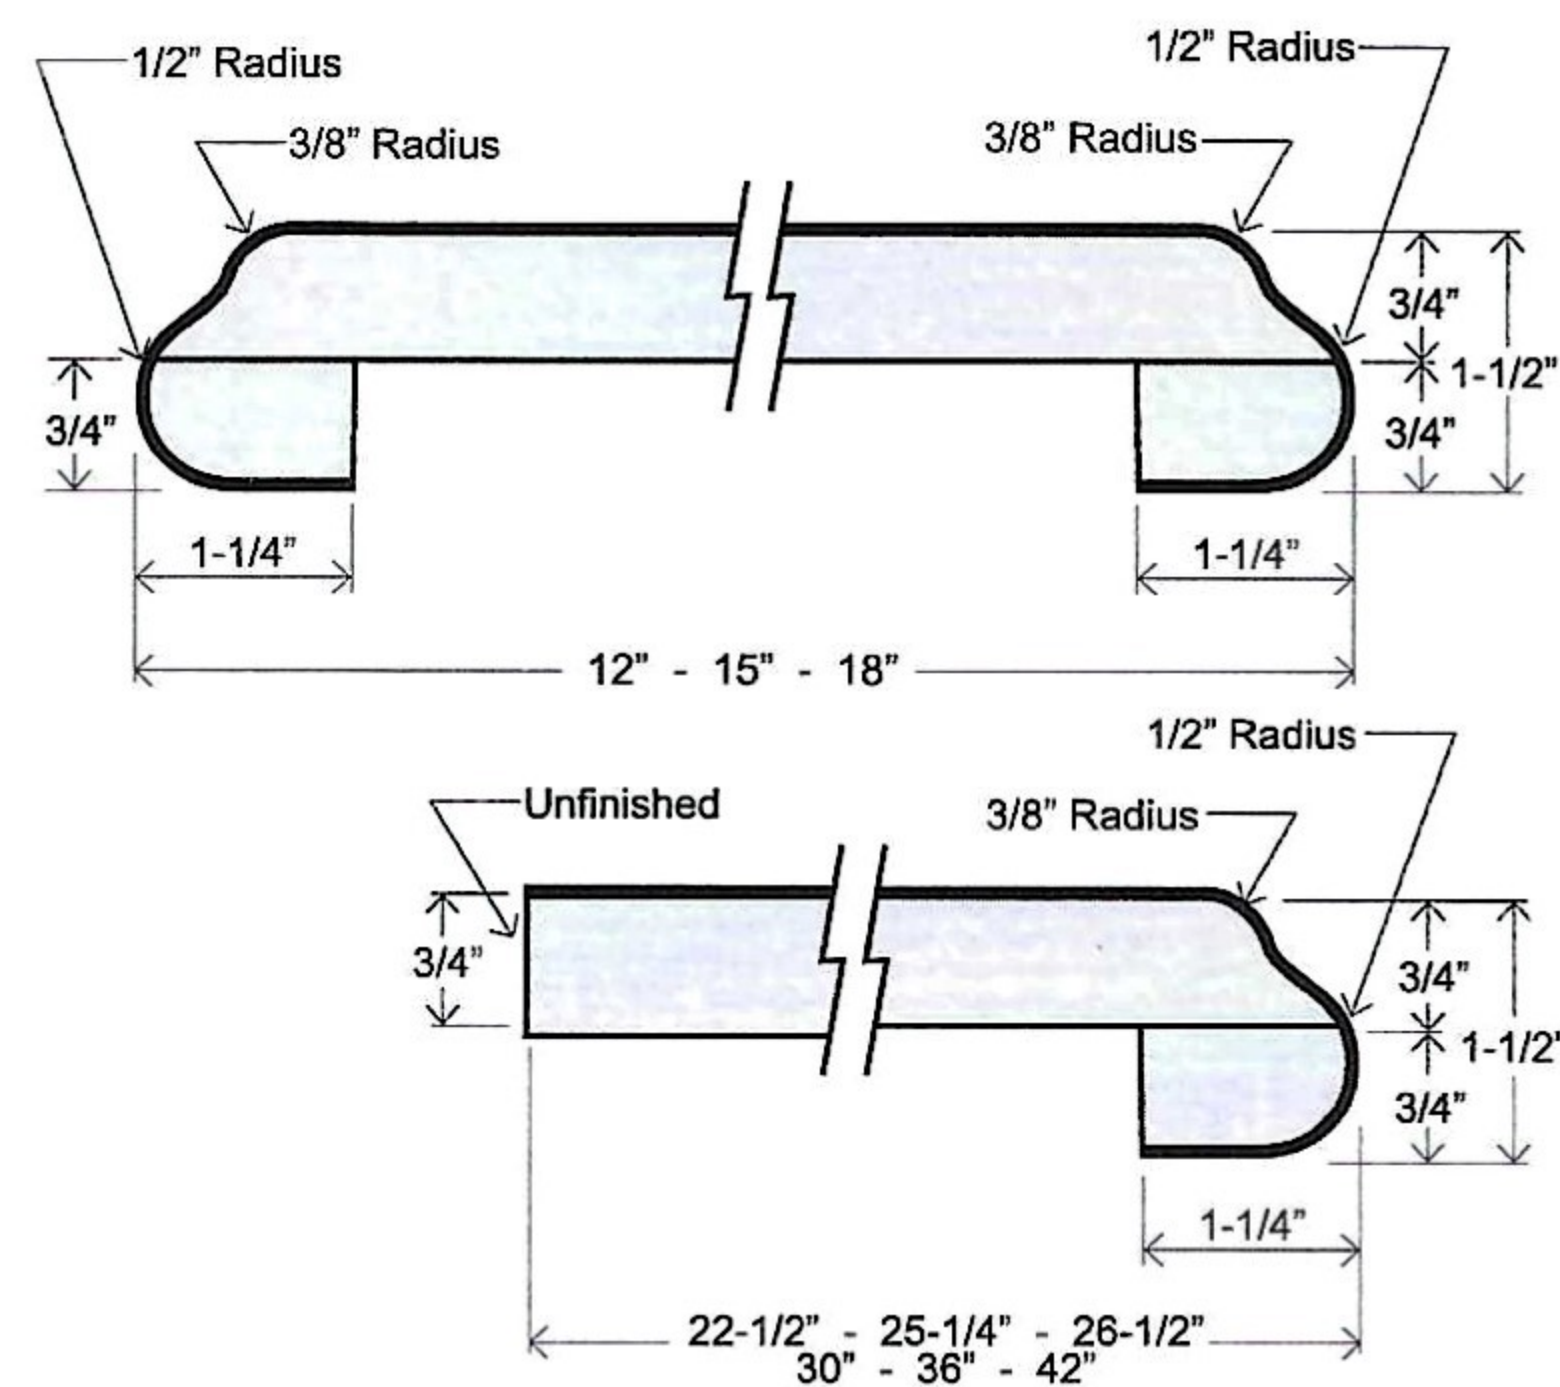

THE

SMITH
COMPANY

AMORE'

Make any room in your home a work of art with the Amore'® sculptured series laminate countertop. The Amore'® profile is unique in its' subtle, refined curves. This beautiful profile gives a classic edge to your kitchen or bath that emulates the luxurious look of stone. Combining the Amore'® profile with the patented Amore'® Profile End Capping Process results in a laminate countertop that is unsurpassed in style and beauty. This edge profile is not available in plywood.

Features

- Sculptured front nose, 1-1/2" thick
- 1/4" cove radius for easy cleaning
- Featuring 1"x1" cove molding
- 3/8" MDF scribe for fitting out-of-square walls
- Kitchen and vanity tops feature 3" backsplash
- All bars feature sculptured profile wrap both sides
- Flat deck tops feature sculptured wrap front side, unfinished back side

Kitchen & Vanity Top
SAV 19
SAV 22-1/2
SAK 25-1/4

Bar Top
SAB 12
SAB 15
SAB 18

Flat Deck Top
SAF 22-1/2
SAF 25-1/4
SAF 26-1/2
SAF 30
SAF 36
SAF 42

Exceptional quality laminate surfaces

For over 70 years, The L.E. Smith Company has worked hard to become one of the best laminate countertop manufacturers in the country. Today, that commitment is as strong as ever.