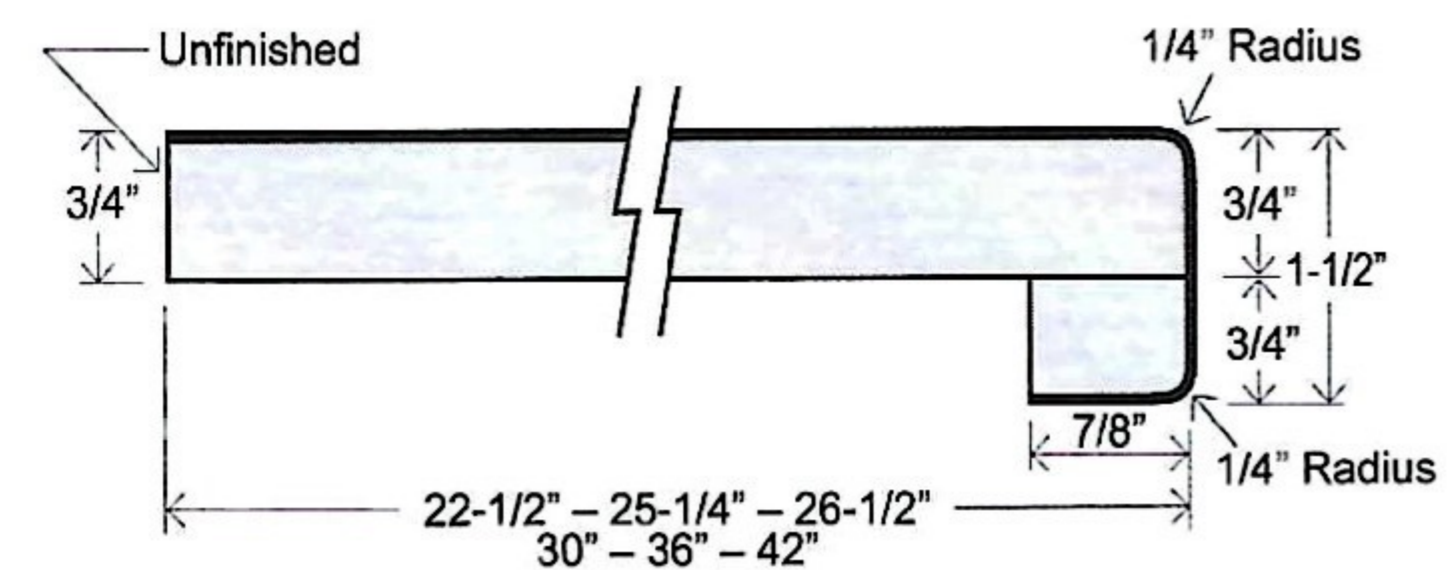

Flat Deck Top
CNF 22-1/2
CNF 25-1/4
CNF 26-1/2
CNF 30
CNF 36
CNF 42

Exceptional quality laminate surfaces

For over 70 years, The L.E. Smith Company has worked hard to become one of the best laminate countertop manufacturers in the country. Today, that commitment is as strong as ever.

In addition to offering exceptional quality products, we are also committed to helping you improve profitability. A partnership with L.E. Smith means that you can focus on your highest profit return areas while we handle your laminate surface needs.