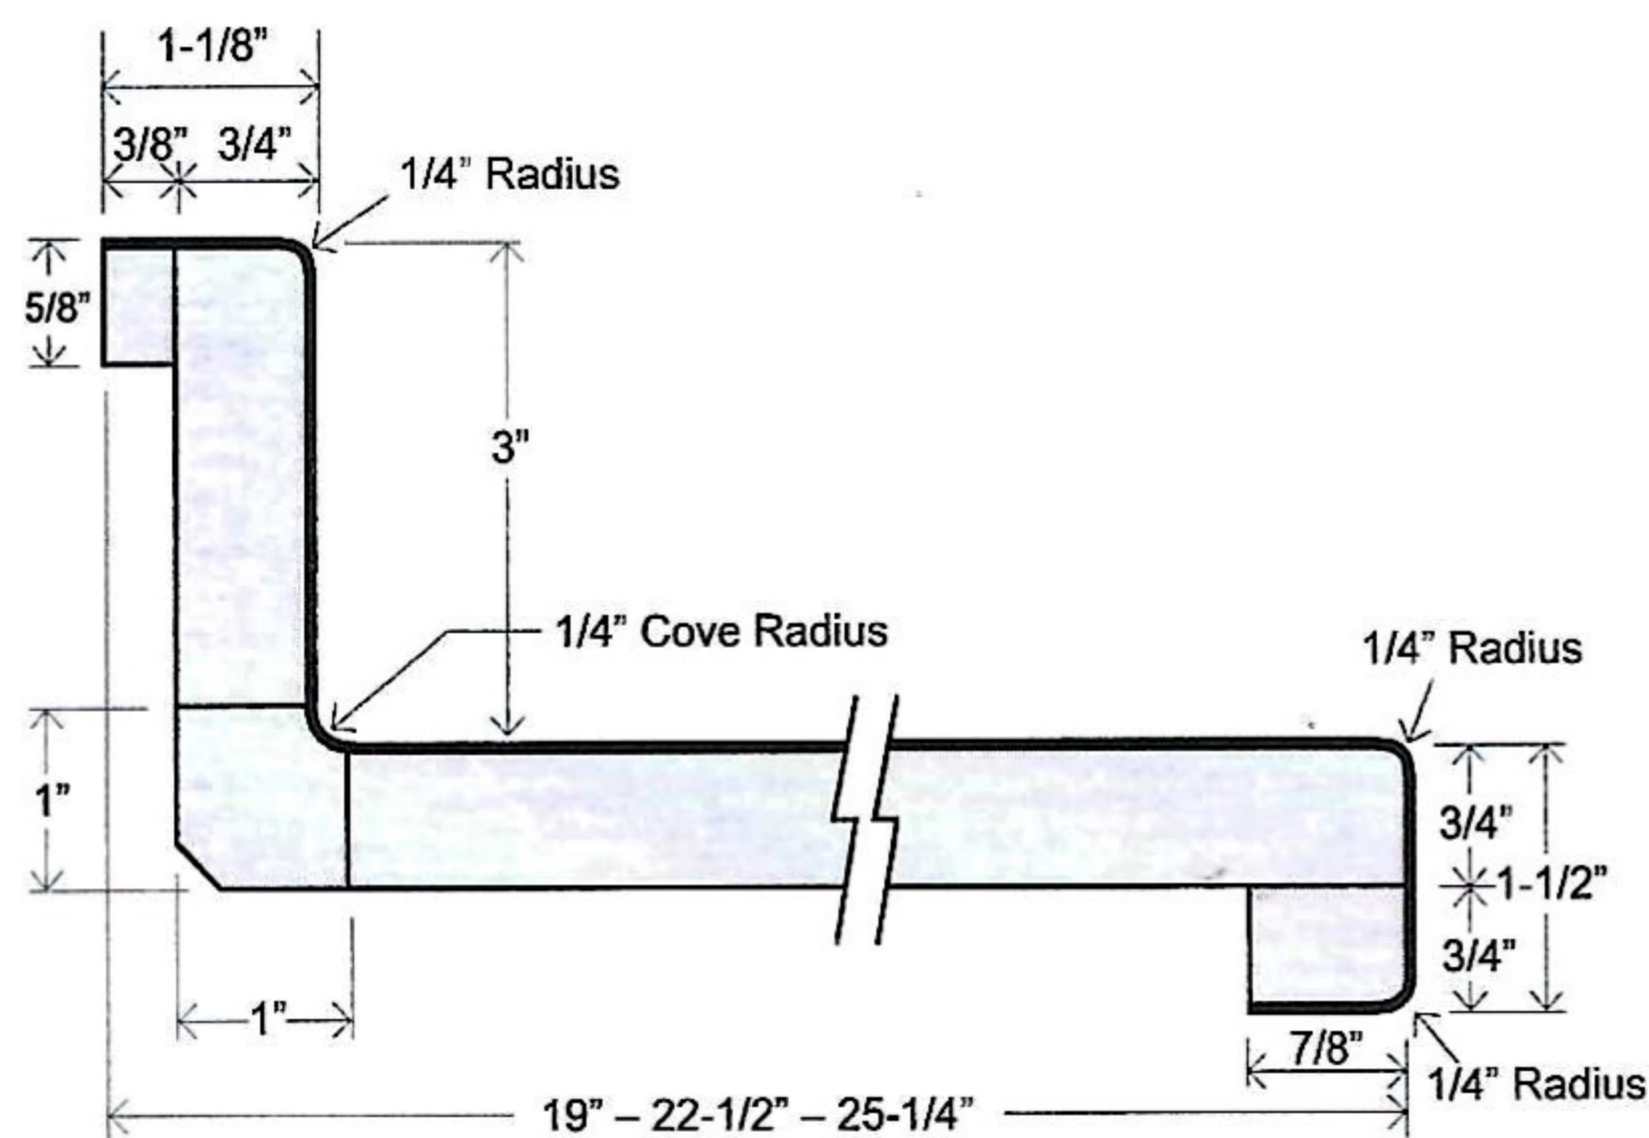

## CASPIAN

Our stylish Caspian gives you a contemporary look with a double tight-radius profile. This edge compliments both classic and contemporary kitchen and bath design trends. This edge profile is not available in plywood.

## Features

- 1/4" radius front nose 1-1/2" thick
- 1/4" cove radius for easy cleaning
- 3/8" MDF scribe for fitting out-of-square walls
- 1"x1" cove molding
- 7/8" front build-up
- 3" backsplash on kitchen and vanity tops
- 1/4" radius on both sides of all bars
- 1/4" radius front and unfinished back edge on flat deck tops