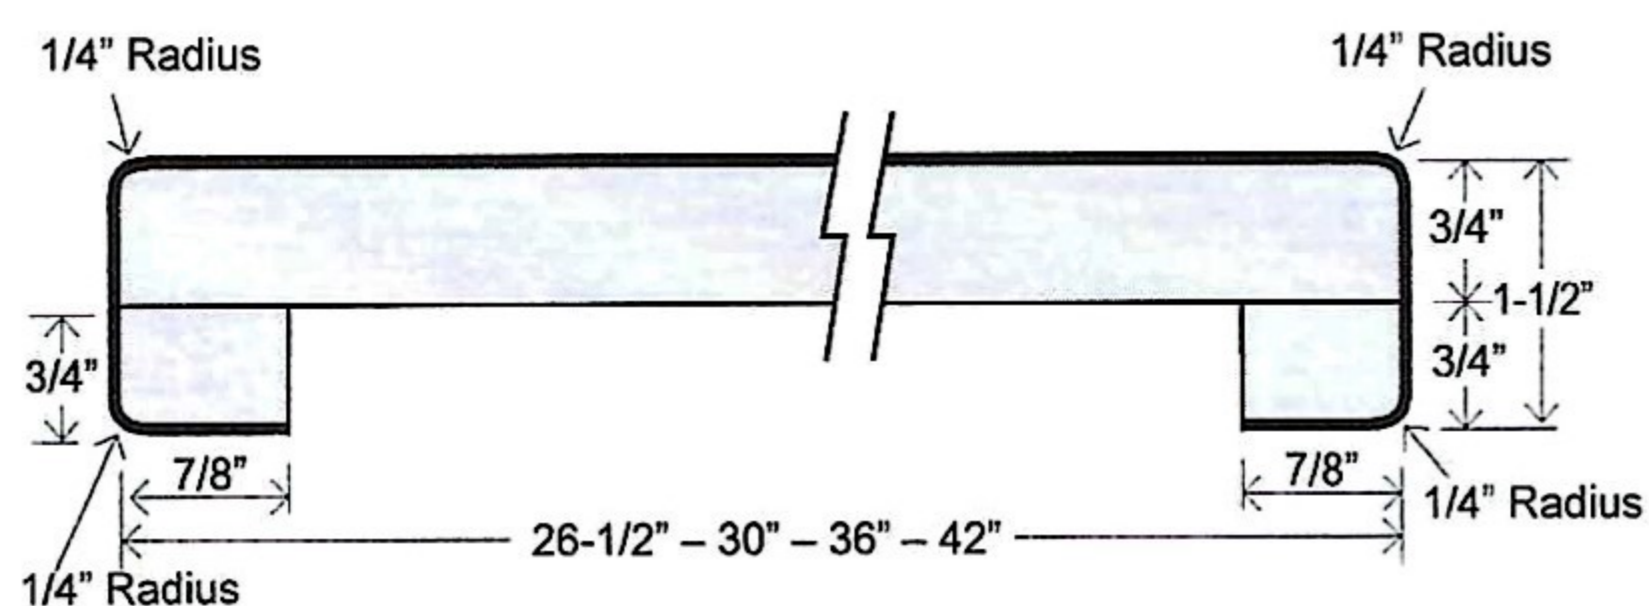

Bar Top
CNB 26-1/2
CNB 30
CNB 36
CNB 42