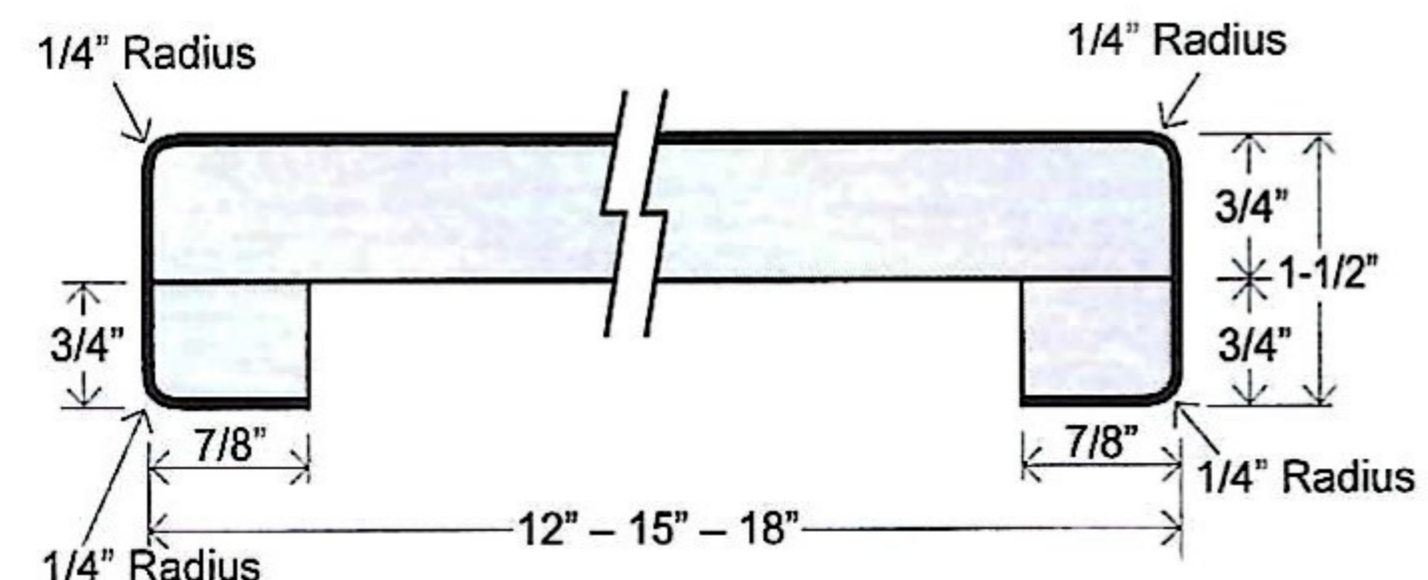

Bar Top
CNB 12
CNB 15
CNB 18