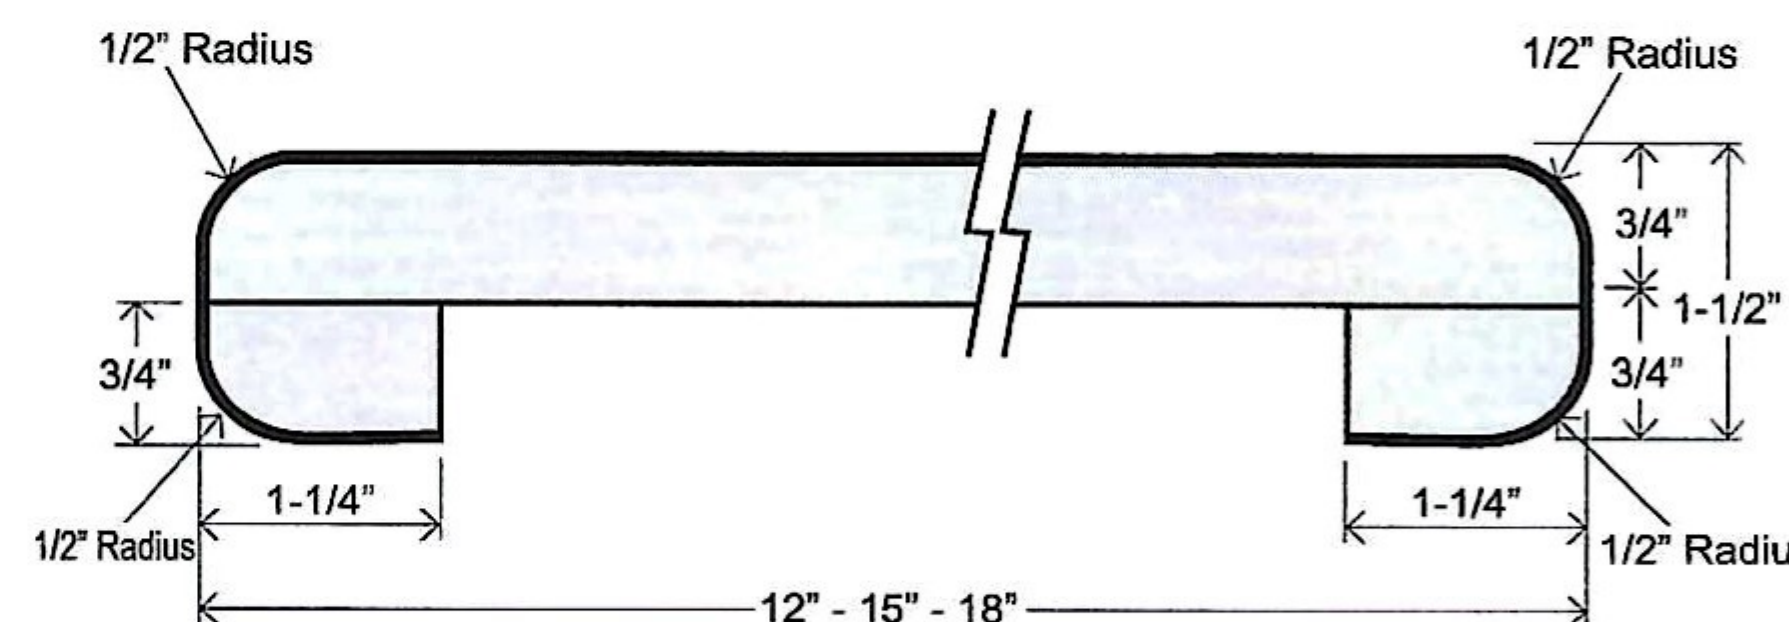

Kitchen & Vanity Top
EWV 19
EWV 22-1/2
EWK 25-1/4

Bar Top
EWB 12
EWB 15
EWB 18