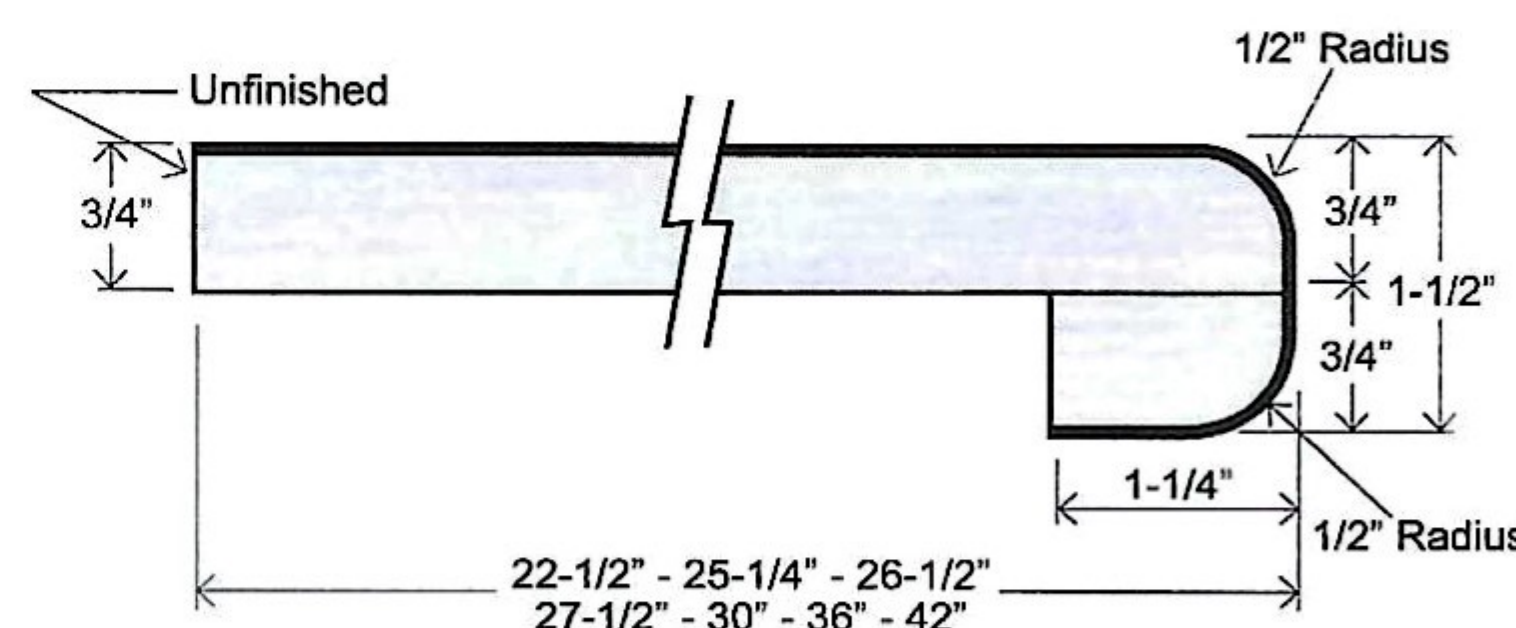

Flat Deck Top
EWF 22-1/2
EWF 25-1/4
EWF 26-1/2
EWF 27-1/2
EWF 30
EWF 36
EWF 42

Exceptional quality laminate surfaces

For over 70 years, The L.E. Smith Company has worked hard to become one of the best laminate countertop manufacturers in the country. Today, that commitment is as strong as ever.

In addition to offering exceptional quality products, we are also committed to helping you improve profitability. A partnership with L.E. Smith means that you can focus on your highest profit return areas while we handle your laminate surface needs.