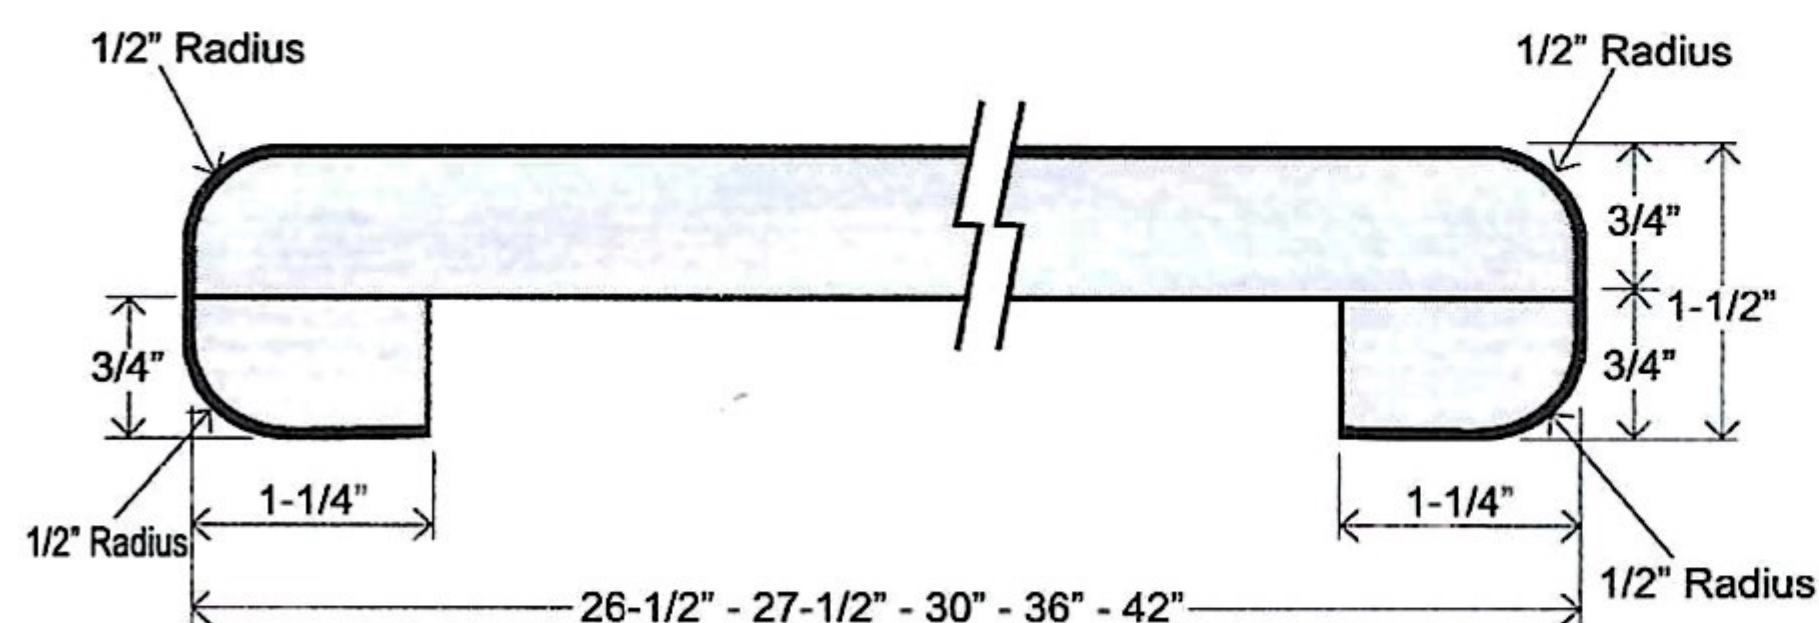

Features

- European profile front nose, flat face with double radius, 1-1/2" thick
- 1/4" cove radius for easy cleaning
- Featuring 1"x1" cove molding
- 3/8" MDF scribe for fitting out-of-square walls
- 1-1/4" front build-up for floating countertop installation
- Kitchen and vanity tops feature 3" backsplash
- All bars feature double radius both sides
- Flat deck tops have flat face with double radius front side, unfinished back side

Kitchen & Vanity Top
EWV 19
EWV 22-1/2
EWK 25-1/4

Bar Top
EWB 12
EWB 15
EWB 18

Bar Top
EWB 26-1/2
EWB 27-1/2
EWB 30
EWB 36
EWB 42

Flat Deck Top
EWF 22-1/2
EWF 25-1/4
EWF 26-1/2
EWF 27-1/2
EWF 30
EWF 36
EWF 42