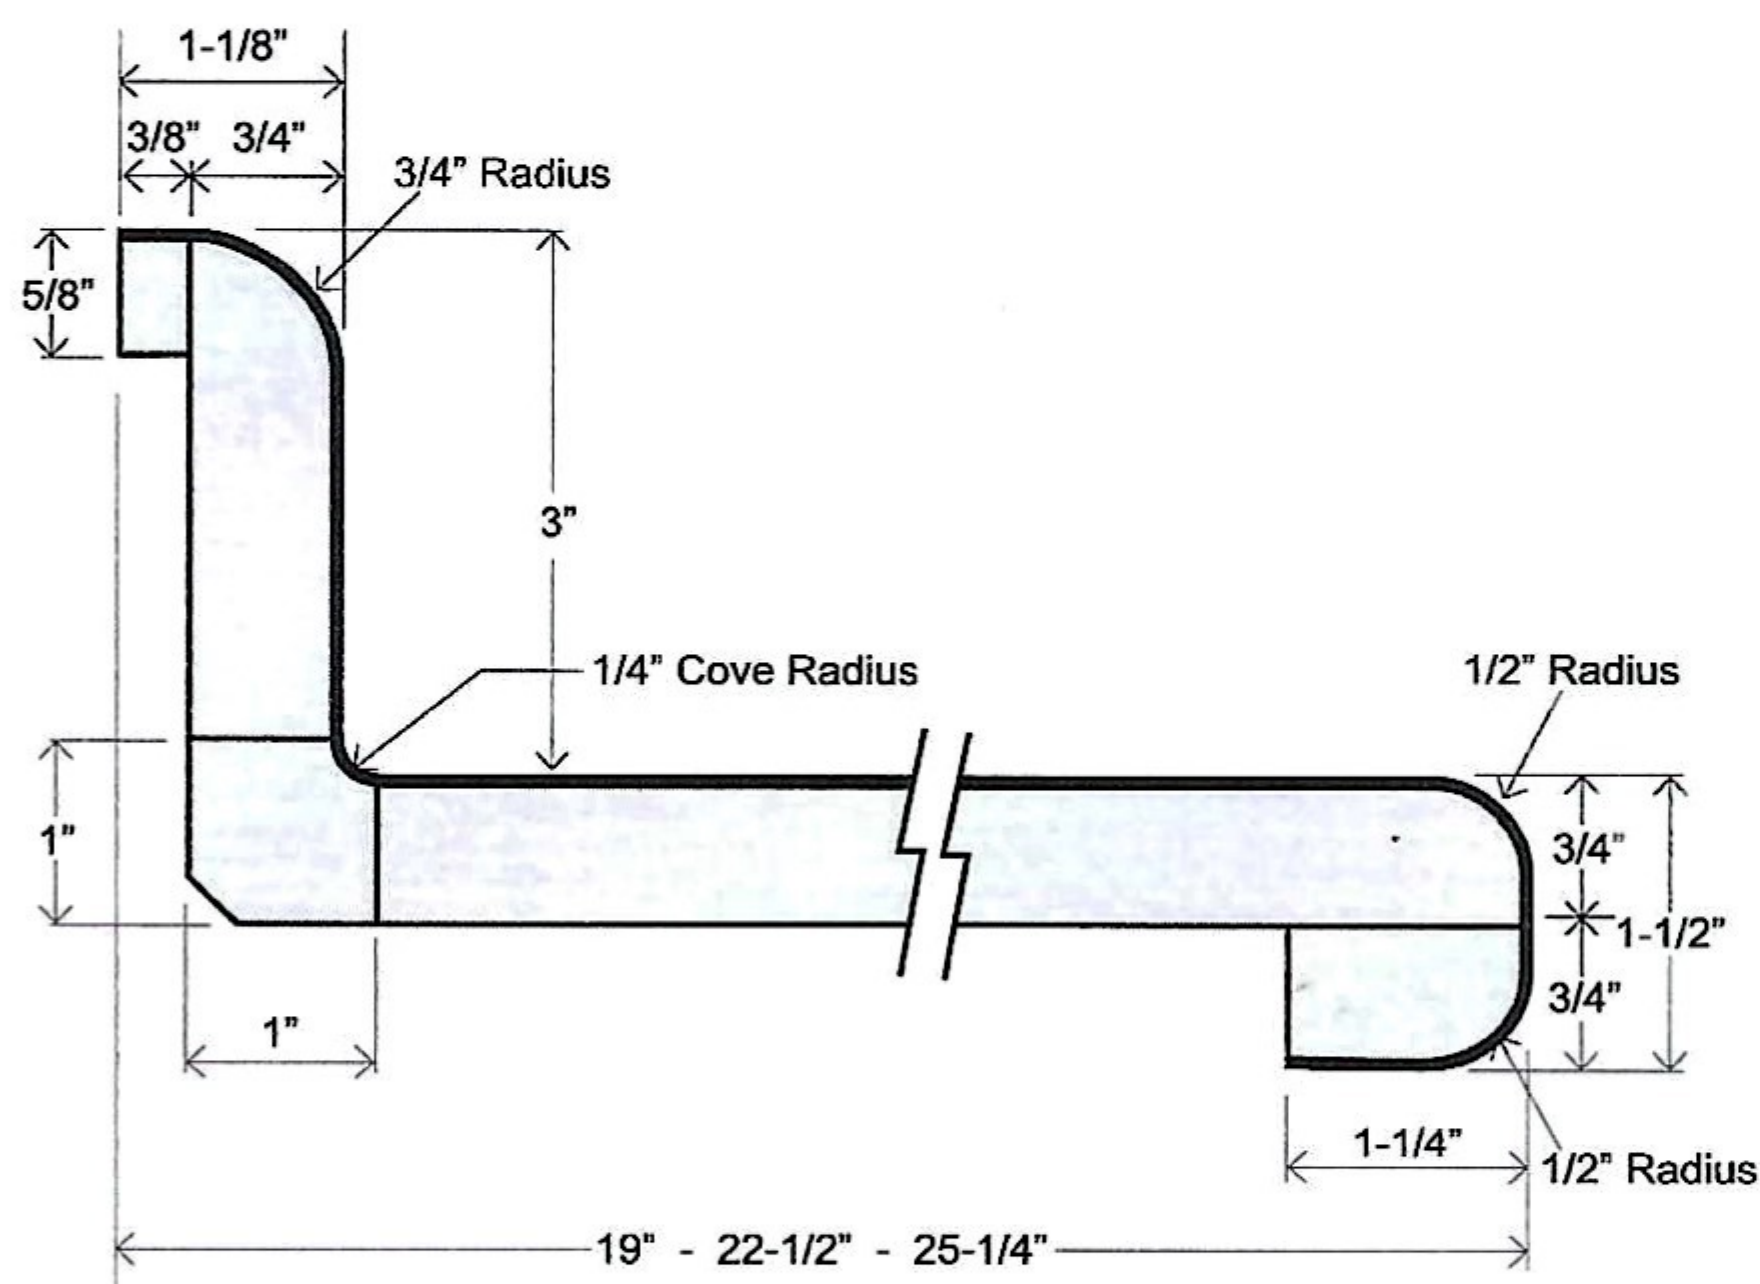

E-TOP 2000

The 90°/90° oval, flat-front roll nose complements today's cabinets creating a luxurious look. The laminate wraps around the front nose giving added protection. More curves, softer flowing lines, just the right touches.

Features

- European profile front nose, flat face with double radius, 1-1/2" thick
- 1/4" cove radius for easy cleaning
- Featuring 1"x1" cove molding
- 3/8" MDF scribe for fitting out-of-square walls
- 1-1/4" front build-up for floating countertop installation
- Kitchen and vanity tops feature 3" backsplash
- All bars feature double radius both sides
- Flat deck tops have flat face with double radius front side, unfinished back side

Kitchen & Vanity Top
EWV 19
EWV 22-1/2
EWK 25-1/4

Bar Top
EWB 12
EWB 15
EWB 18

Bar Top
EWB 26-1/2
EWB 27-1/2
EWB 30
EWB 36
EWB 42

Flat Deck Top
EWF 22-1/2
EWF 25-1/4
EWF 26-1/2
EWF 27-1/2
EWF 30
EWF 36
EWF 42